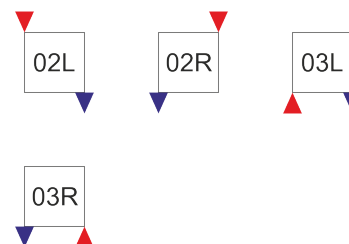

Připojení (standardní)

Quadrix Horizontal je horizontální designový radiátor, který nabízí velkou variabilitu, slušný výkon a také možnost provozu na elektrinu. Čtvercové profily dodávají topení čistý a kompaktní vzhled. Radiátor má standardně 4 vývody (1/2"). Tento typ designového topení je vhodný do celého bytu jako alternativa klasických deskových radiátorů. Tip: Tento koupelnový radiátor je v případě standardního práškového lakování ošetřován systémem dvojího lakování, který zvyšuje celkovou životnost a odolnost povrchu. Nadstandardní povrchové úpravy a barvy pro designové radiátory Laurens Cena za nadstandardní povrchovou úpravu nebo barvu koupelnového či designového radiátoru (např. transparentní nebo metalický lak, strukturované barvy nebo galvanická úprava) se stanovuje vždy na základě konkrétní poptávky a konstrukčně-technických možností radiátoru. V těchto případech se může dodací lhůta prodloužit o 2-3 týdny navíc. Pro více informací ohledně nadstandardních povrchových úprav kontaktujte naše Radiátorová Studia.

Veškeré údaje uvedené v tomto základním ceníku odpovídají informacím, které byly k dispozici v době tisku. Uvedené ceny jsou orientační, nezahrnují žádné příplatky (např. za způsob připojení, jiné barvy, atp.), jsou bez DPH a dopravy. U objednávek nad 5000 Kč poskytujeme přepravu v rámci ČR zdarma. Tiskové chyby, technické a jiné změny jsou vyhrazeny. Aktuální informace o radiátorech, ventilech a příslušenství naleznete vždy na www.laurens.cz. V případě dotazů kontaktujte naše Radiátorová Studia telefonicky na výše uvedených číslech nebo e-mailem.